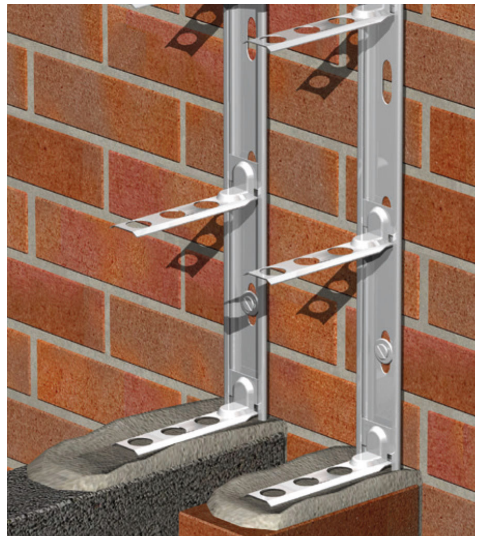

2018

OCTOBER

- BOX RATES:
- WALL STARTERS
 - BEADS

SPECIAL OFFER

You can't bead it!

BOX OF BEADS
(50 per box)

£49.95

PLUS VAT

BOX OF WALL STARTERS
(12 per box)

£92.50

OFFERS ONLY VALID ON BOX OF WALL STARTERS AND BOX OF BEADS.
ALL PRICES EXCLUDE VAT. OFFERS AVAILABLE FROM ALL PARKER HEAVYSIDE BRANCHES THROUGHOUT
OCTOBER 2018 WHILE STOCKS LAST. TERMS AND CONDITIONS APPLY E&OE